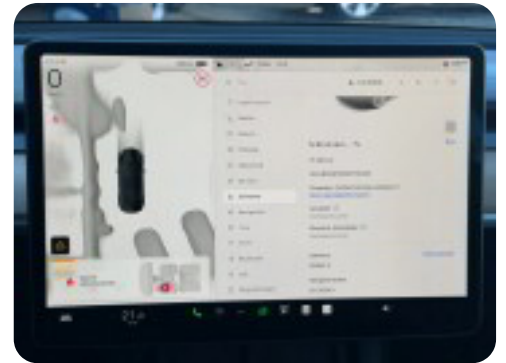

Billeder (15)

Se flere billeder på: auto-sorensen.dk/biler/tesla-model-3-rwd-yn1lajtlqhh