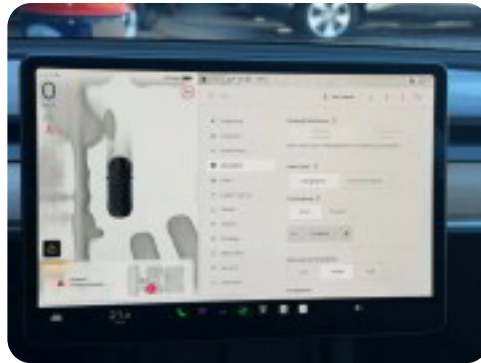

Billeder (15)

Se flere billeder på: auto-sorensen.dk/biler/tesla-model-3-rwd-yn1lajtlqhh