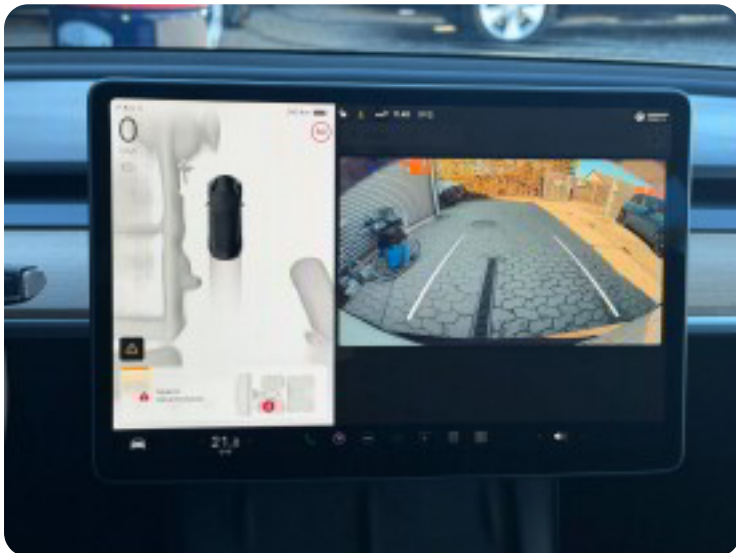

Billeder (15)

Se flere billeder på: auto-sorensen.dk/biler/tesla-model-3-rwd-yn1lajtlqhh